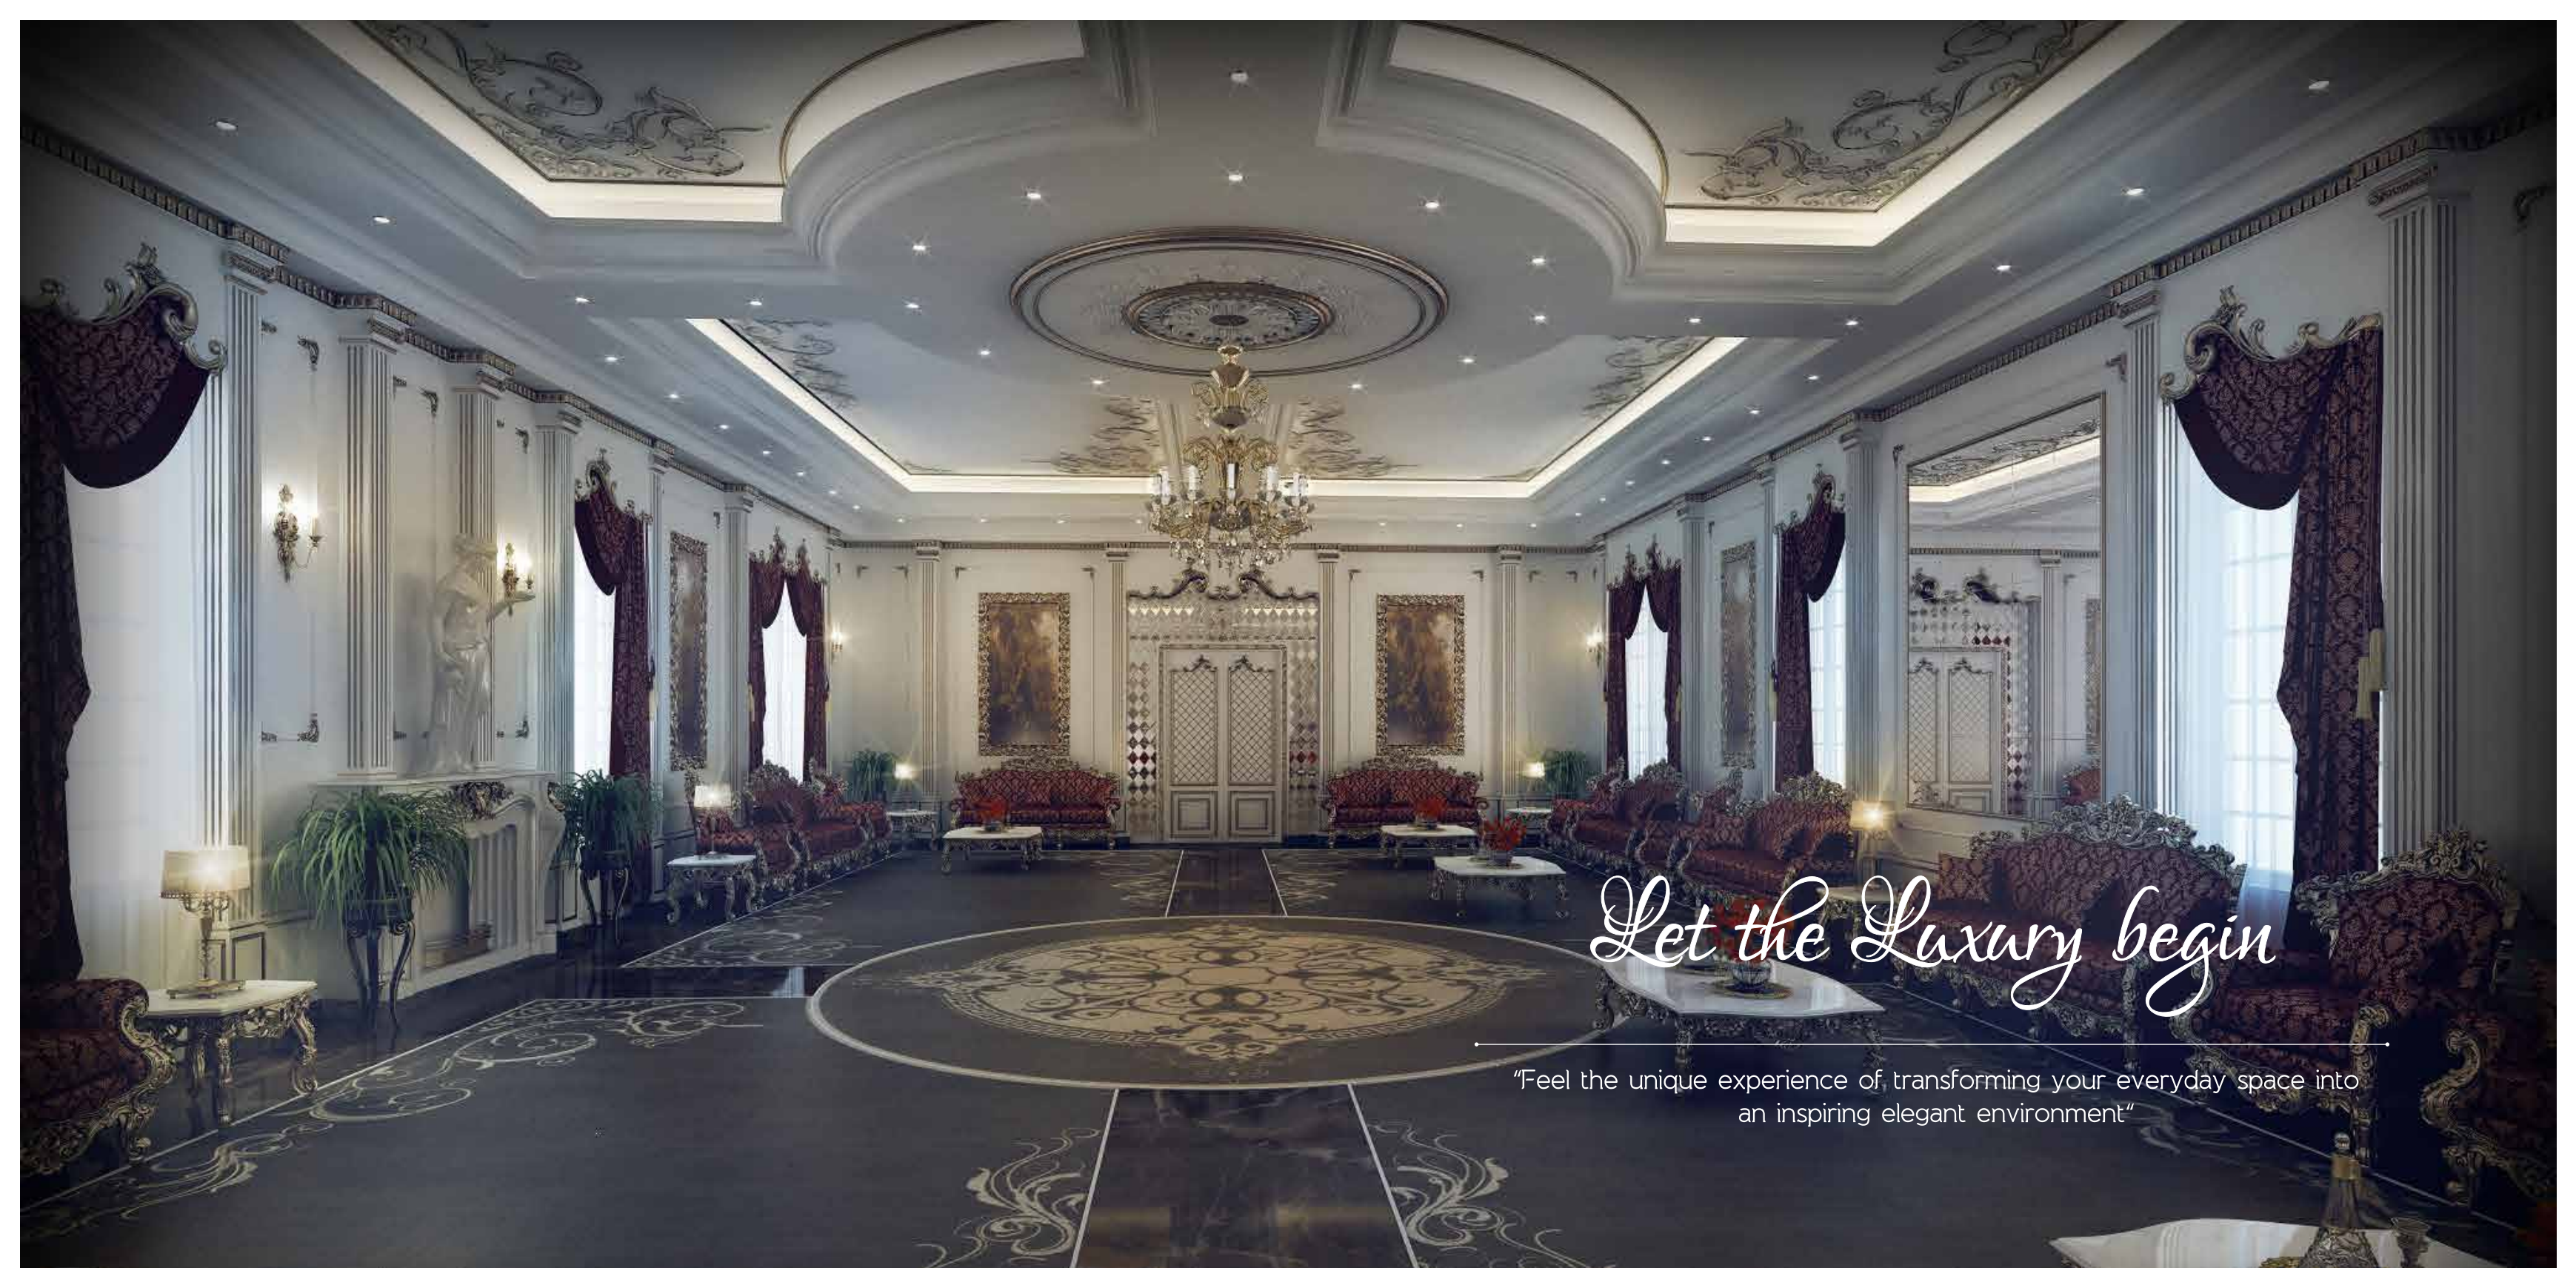

Let the Luxury begin

"Feel the unique experience of transforming your everyday space into an inspiring elegant environment"