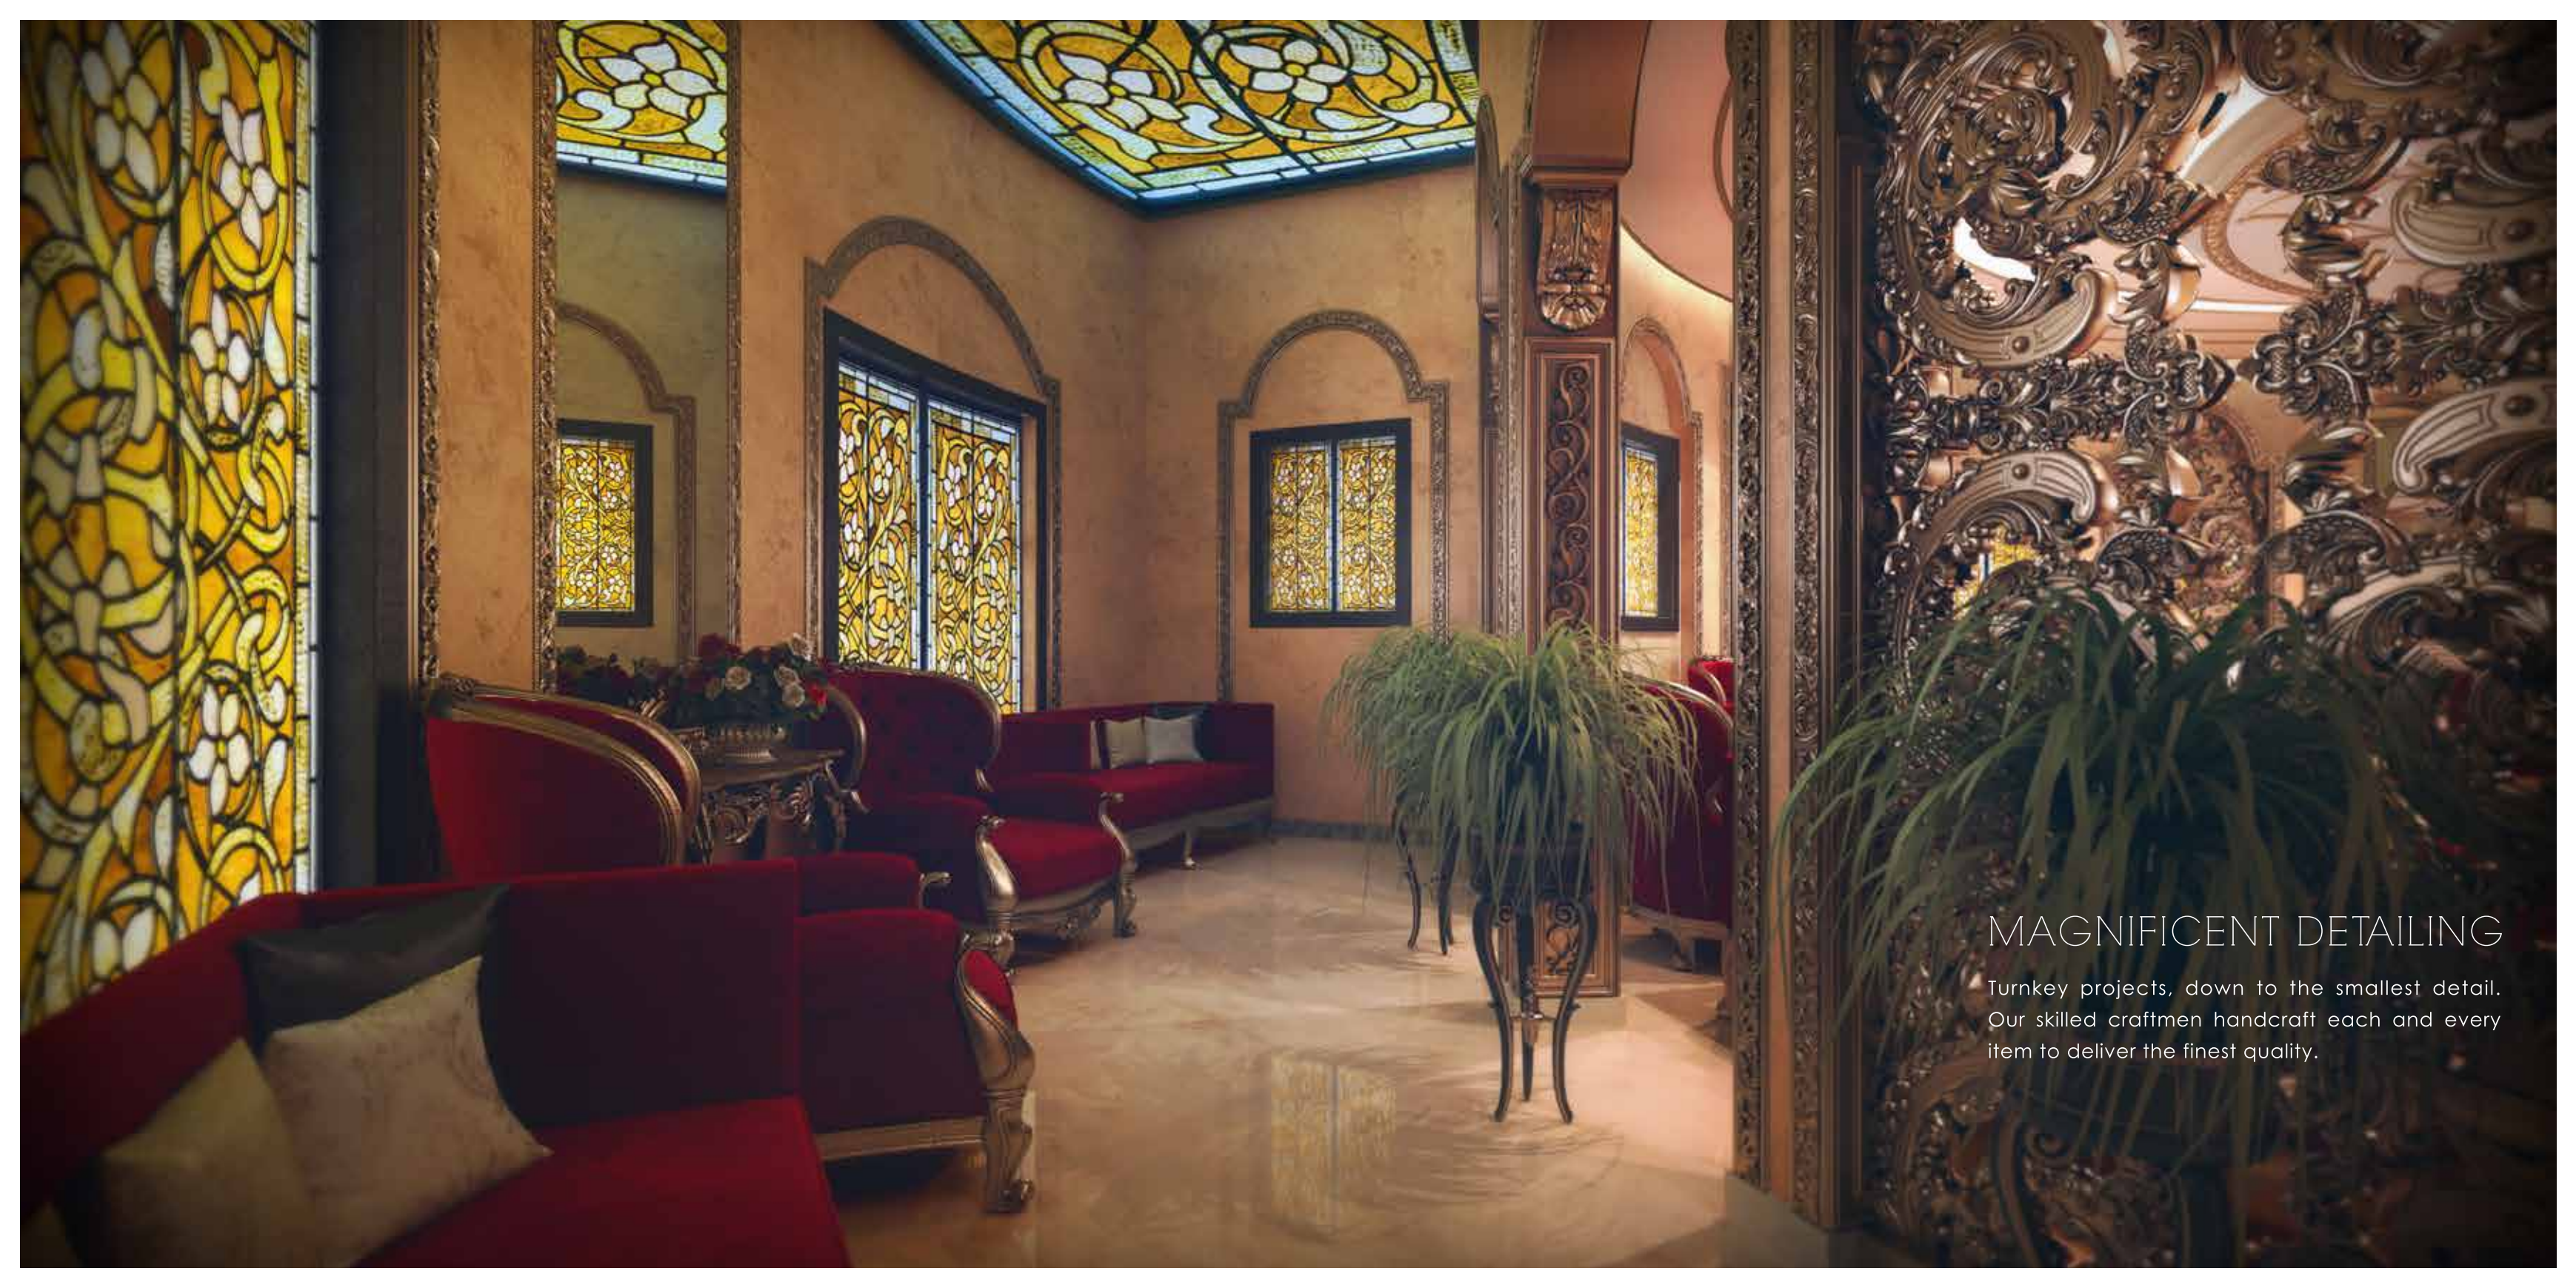

# LUXURY LIVING

Bespoke Interior Design Company specialized in high-end residential and commercial projects, providing every client an unique experience of transforming everyday space into an inspiring elegant environment with precise planning. Our creative & technical experts can strategically plan based on the functional objectives of your project from concept to completion.